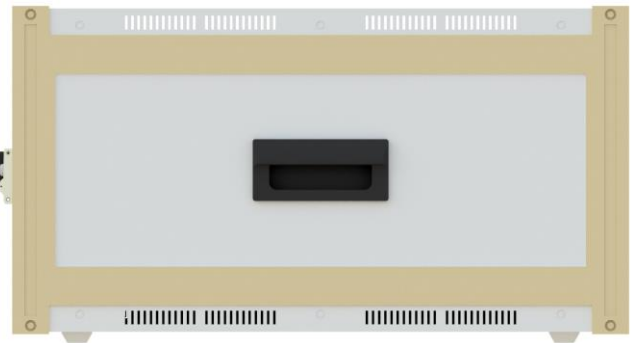

HIS-POWER CHARGER

High -
Reliability / Efficiency / Power factor / Power density

HIS-C500
HIS-C750

- 넓은 충전 전압 범위
- 사용 온도 범위 -30 °C ~ 60°C
- 낮은 소비전력
- Touch screen으로 간편하게 조작 가능

항목		사양						비고	
		C500		C750					
		C500-30	C500-40	C750-20	C750-20H	C750-30	C750-30H		
AC Input specification	Input voltage	380Vac ± 10%, 3 phase, PE							
	Input current	<40A							
	Gride frequency	60Hz						Rated	
	Power factor	98% over							
	Current THD	<5%							
DC Output	Voltage		50Vdc~500Vdc		50Vdc~750Vdc				
	Current	Rated	26A	40A	20A	20A	26A	28A	
		Max	35A	55A	25A	38A	38A	50A	
Environment	Operating Temperature	-30 ~ +60 °C							
	Storage Temperature	-40 ~ +75 °C							
	Relative Humidity	95 % under, No condensation							
	IP	IP20							
Alarming and Protection	Alarming and Protection	Automatically recovers after a shutdown restart							
	Over / under input voltage	Recovers by hand after a shutdown							
	Over current, short circuit	Recovers by hand after a shutdown							
	Over temperature	Automatically recovers after a shutdown restart							
ETC	Cooling	Forced Cooling Fan							
	Display	4" Touch Screen							
	Interface	CAN 2.0							
	Dimension(W*D*H)	500* 435* 265.9mm						커넥터 제외	
	Weight	T.B.D							

HIS-C500
HIS-C750

FRONT

REAR

RIGHT

LEFT

SIZE

 현대인버터솔루션(주)
Hyundai Inverter Solution Co., Ltd.

HYUNDAI INVERTER SOLUTION