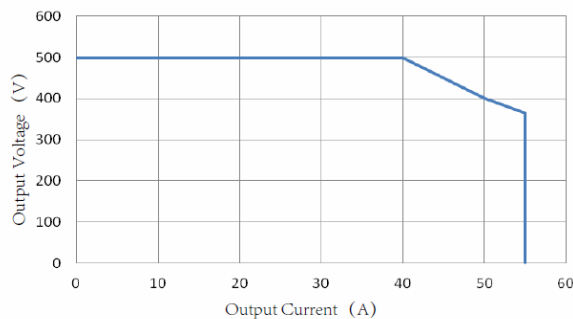

High -
Reliability / Efficiency / Power factor / Power density

HIS-C500
HIS-C750

C500-30-Output Voltage VS. Output Current

C750-20-Output Voltage VS. Output Current

C750-20H-Output Voltage VS. Output Current

C500-40-Output Voltage VS. Output Current

C750-30-Output Voltage VS. Output Current

C750-30H-Output Voltage VS. Output Current

HIS-POWER CHARGER

High -
Reliability / Efficiency / Power factor / Power density