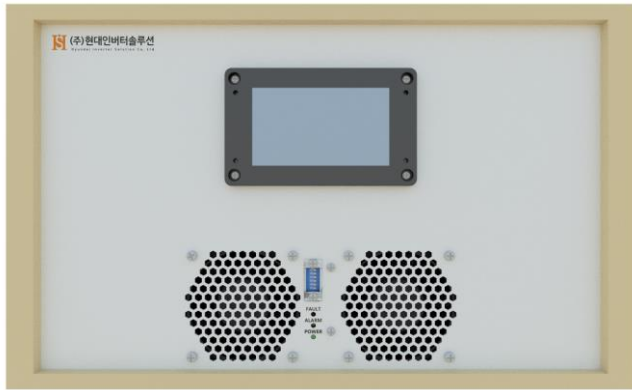

HIS-POWER CHARGER

High -
Reliability / Efficiency / Power factor / Power density

HIS-C500
HIS-C750

FRONT