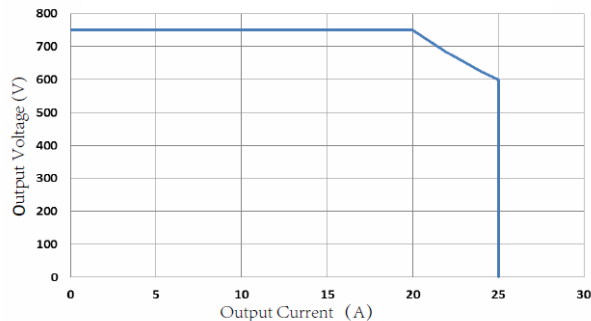

High -
Reliability / Efficiency / Power factor / Power density

HIS-C500
HIS-C750

C500-30-Output Voltage VS. Output Current

C750-20-Output Voltage VS. Output Current

C750-20H-Output Voltage VS. Output Current