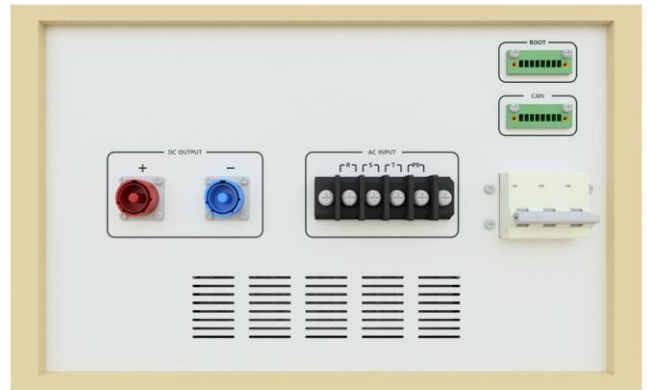

HIS-POWER CHARGER

High -
Reliability / Efficiency / Power factor / Power density

HIS-C500
HIS-C750

REAR

현대인버터솔루션(주)
Hyundai Inverter Solution Co., Ltd.

HYUNDAI INVERTER SOLUTION

(우44781) 울산광역시 남구 신여천로 35번길 46(여천동)

070.4439.1567

052.209.2697

bluecat910227@naver.com