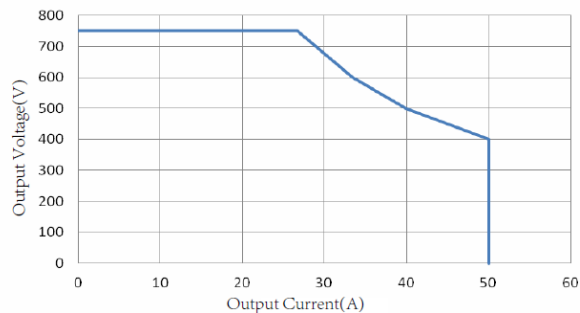

High -
Reliability / Efficiency / Power factor / Power density

HIS-C500
HIS-C750

C500-30-Output Voltage VS. Output Current

C750-20-Output Voltage VS. Output Current

C750-20H-Output Voltage VS. Output Current

C500-40-Output Voltage VS. Output Current

C750-30-Output Voltage VS. Output Current

C750-30H-Output Voltage VS. Output Current

HIS-POWER CHARGER

High -
Reliability / Efficiency / Power factor / Power density