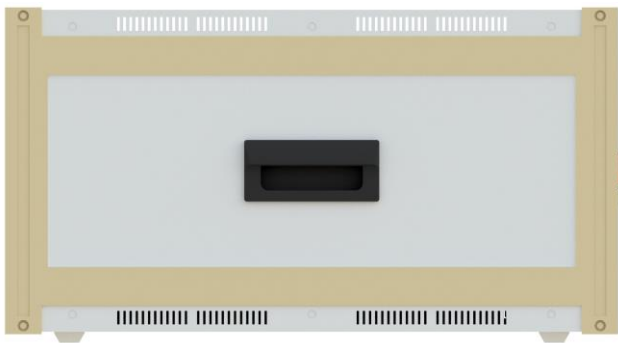

HIS-POWER CHARGER

High -
Reliability / Efficiency / Power factor / Power density

HIS-C500
HIS-C750

RIGHT

현대인버터솔루션(주)
Hyundai Inverter Solution Co., Ltd.

HYUNDAI INVERTER SOLUTION

(우44781) 울산광역시 남구 신여천로 35번길 46(여천동)

070.4439.1567

052.209.2697

bluecat910227@naver.com