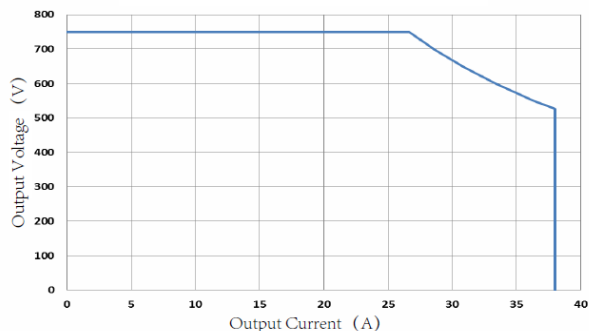

High -
Reliability / Efficiency / Power factor / Power density

HIS-C500
HIS-C750

C500-30-Output Voltage VS. Output Current

C750-20-Output Voltage VS. Output Current

C750-20H-Output Voltage VS. Output Current

C500-40-Output Voltage VS. Output Current

C750-30-Output Voltage VS. Output Current

C750-30H-Output Voltage VS. Output Current

HIS-POWER CHARGER

High -
Reliability / Efficiency / Power factor / Power density