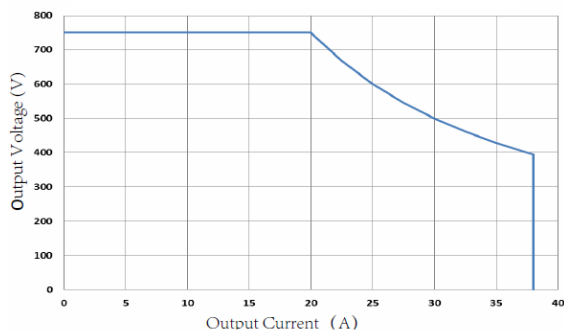

High -
Reliability / Efficiency / Power factor / Power density

HIS-C500
HIS-C750

C500-30-Output Voltage VS. Output Current

C750-20-Output Voltage VS. Output Current

C750-20H-Output Voltage VS. Output Current

C500-40-Output Voltage VS. Output Current

C750-30-Output Voltage VS. Output Current

C750-30H-Output Voltage VS. Output Current

HIS-POWER CHARGER

High -
Reliability / Efficiency / Power factor / Power density